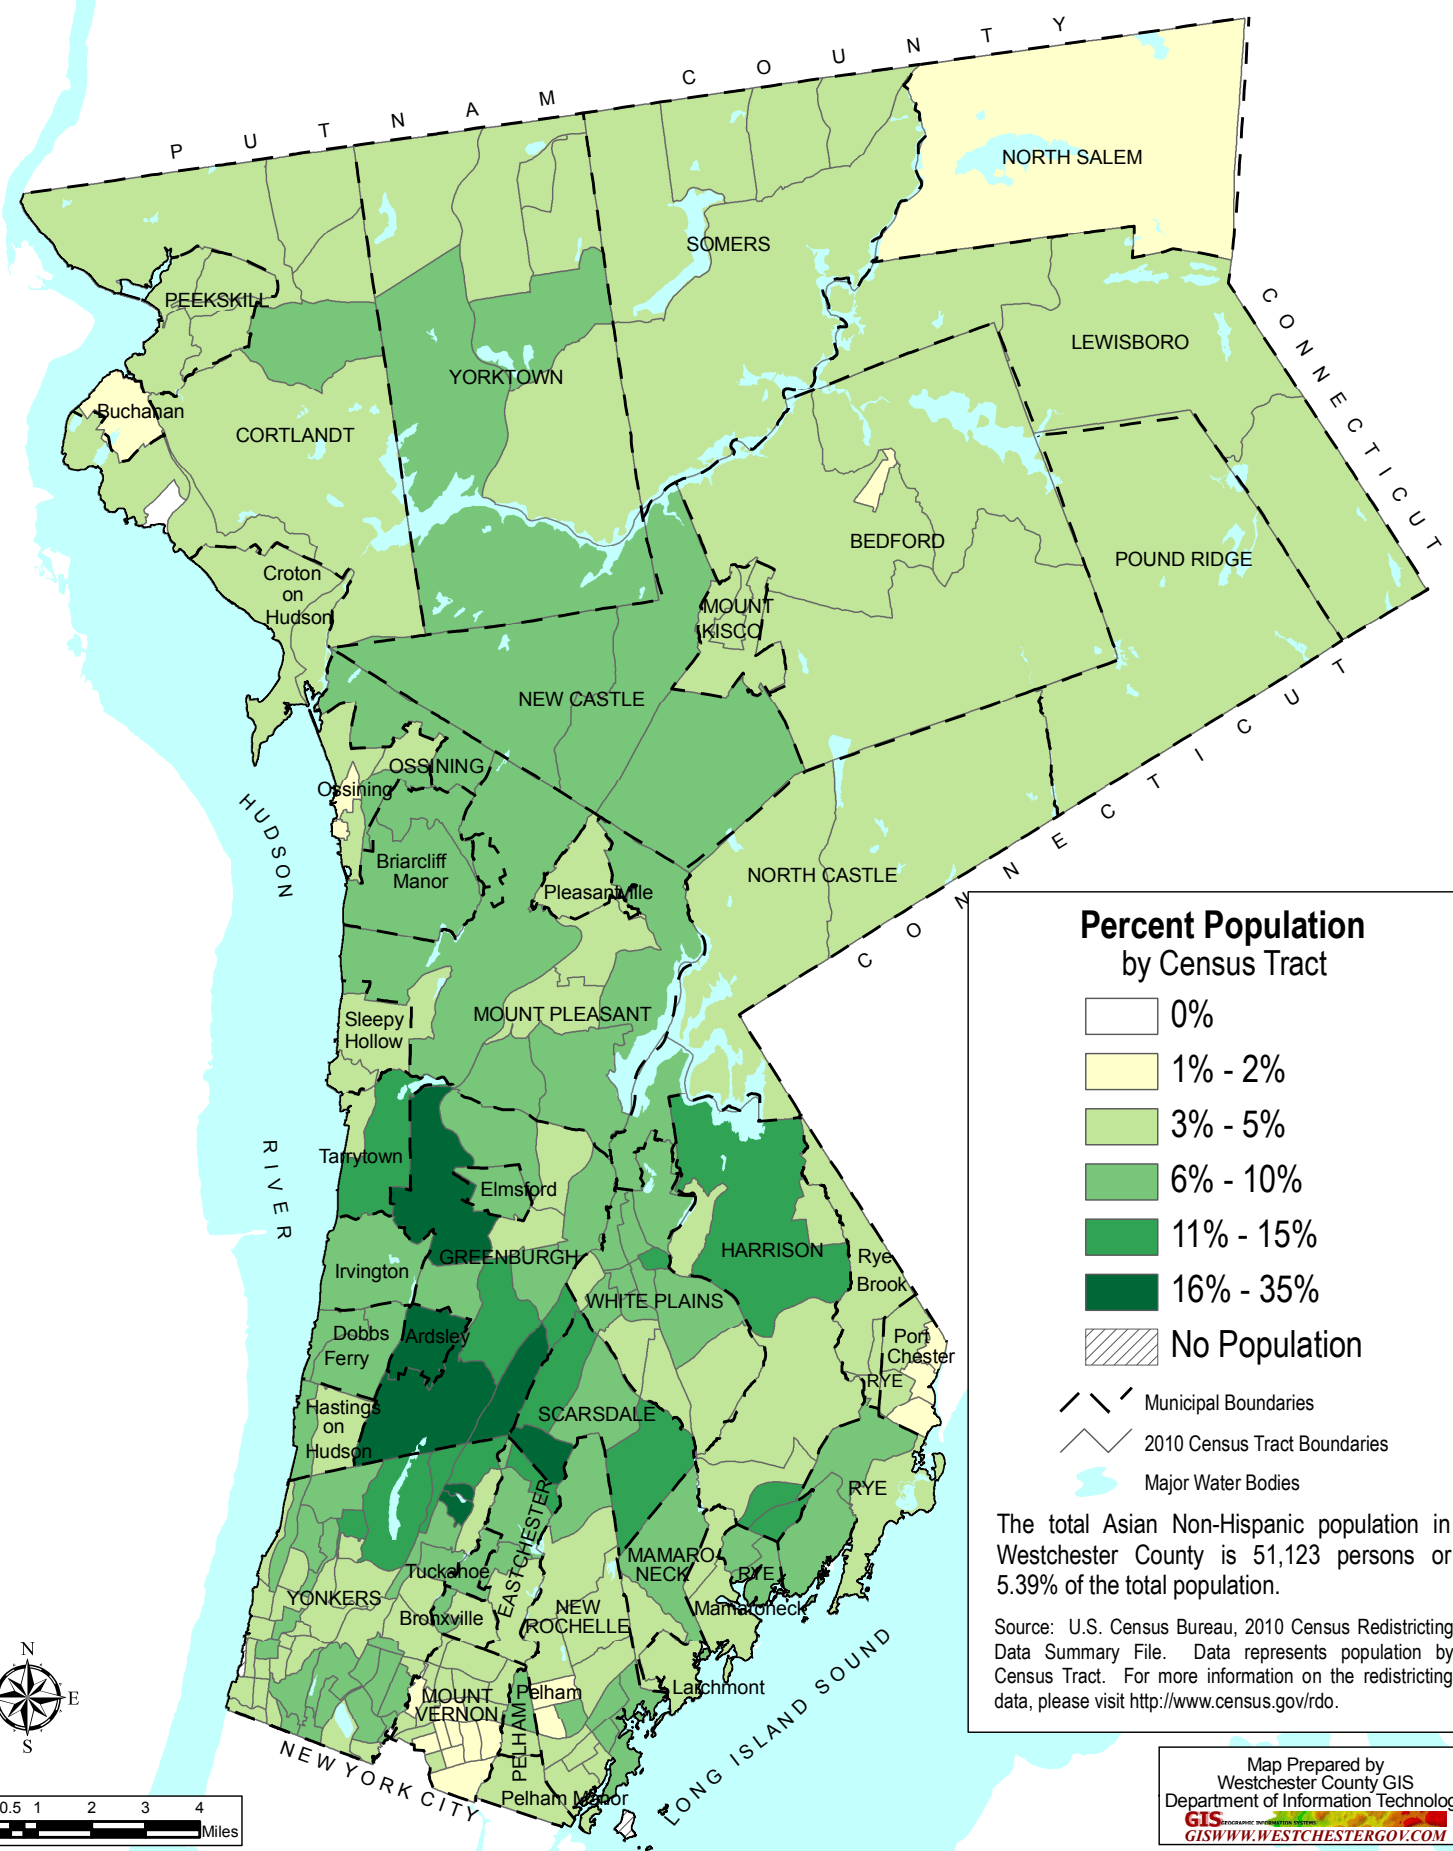

WESTCHESTER COUNTY, NEW YORK

Percent Population by Census Tract

- Municipal Boundaries
- 2010 Census Tract Boundaries
- Major Water Bodies

The total Asian Non-Hispanic population in Westchester County is 51,123 persons or 5.39% of the total population.

Source: U.S. Census Bureau, 2010 Census Redistricting Data Summary File. Data represents population by Census Tract. For more information on the redistricting data, please visit <http://www.census.gov/rdo>.