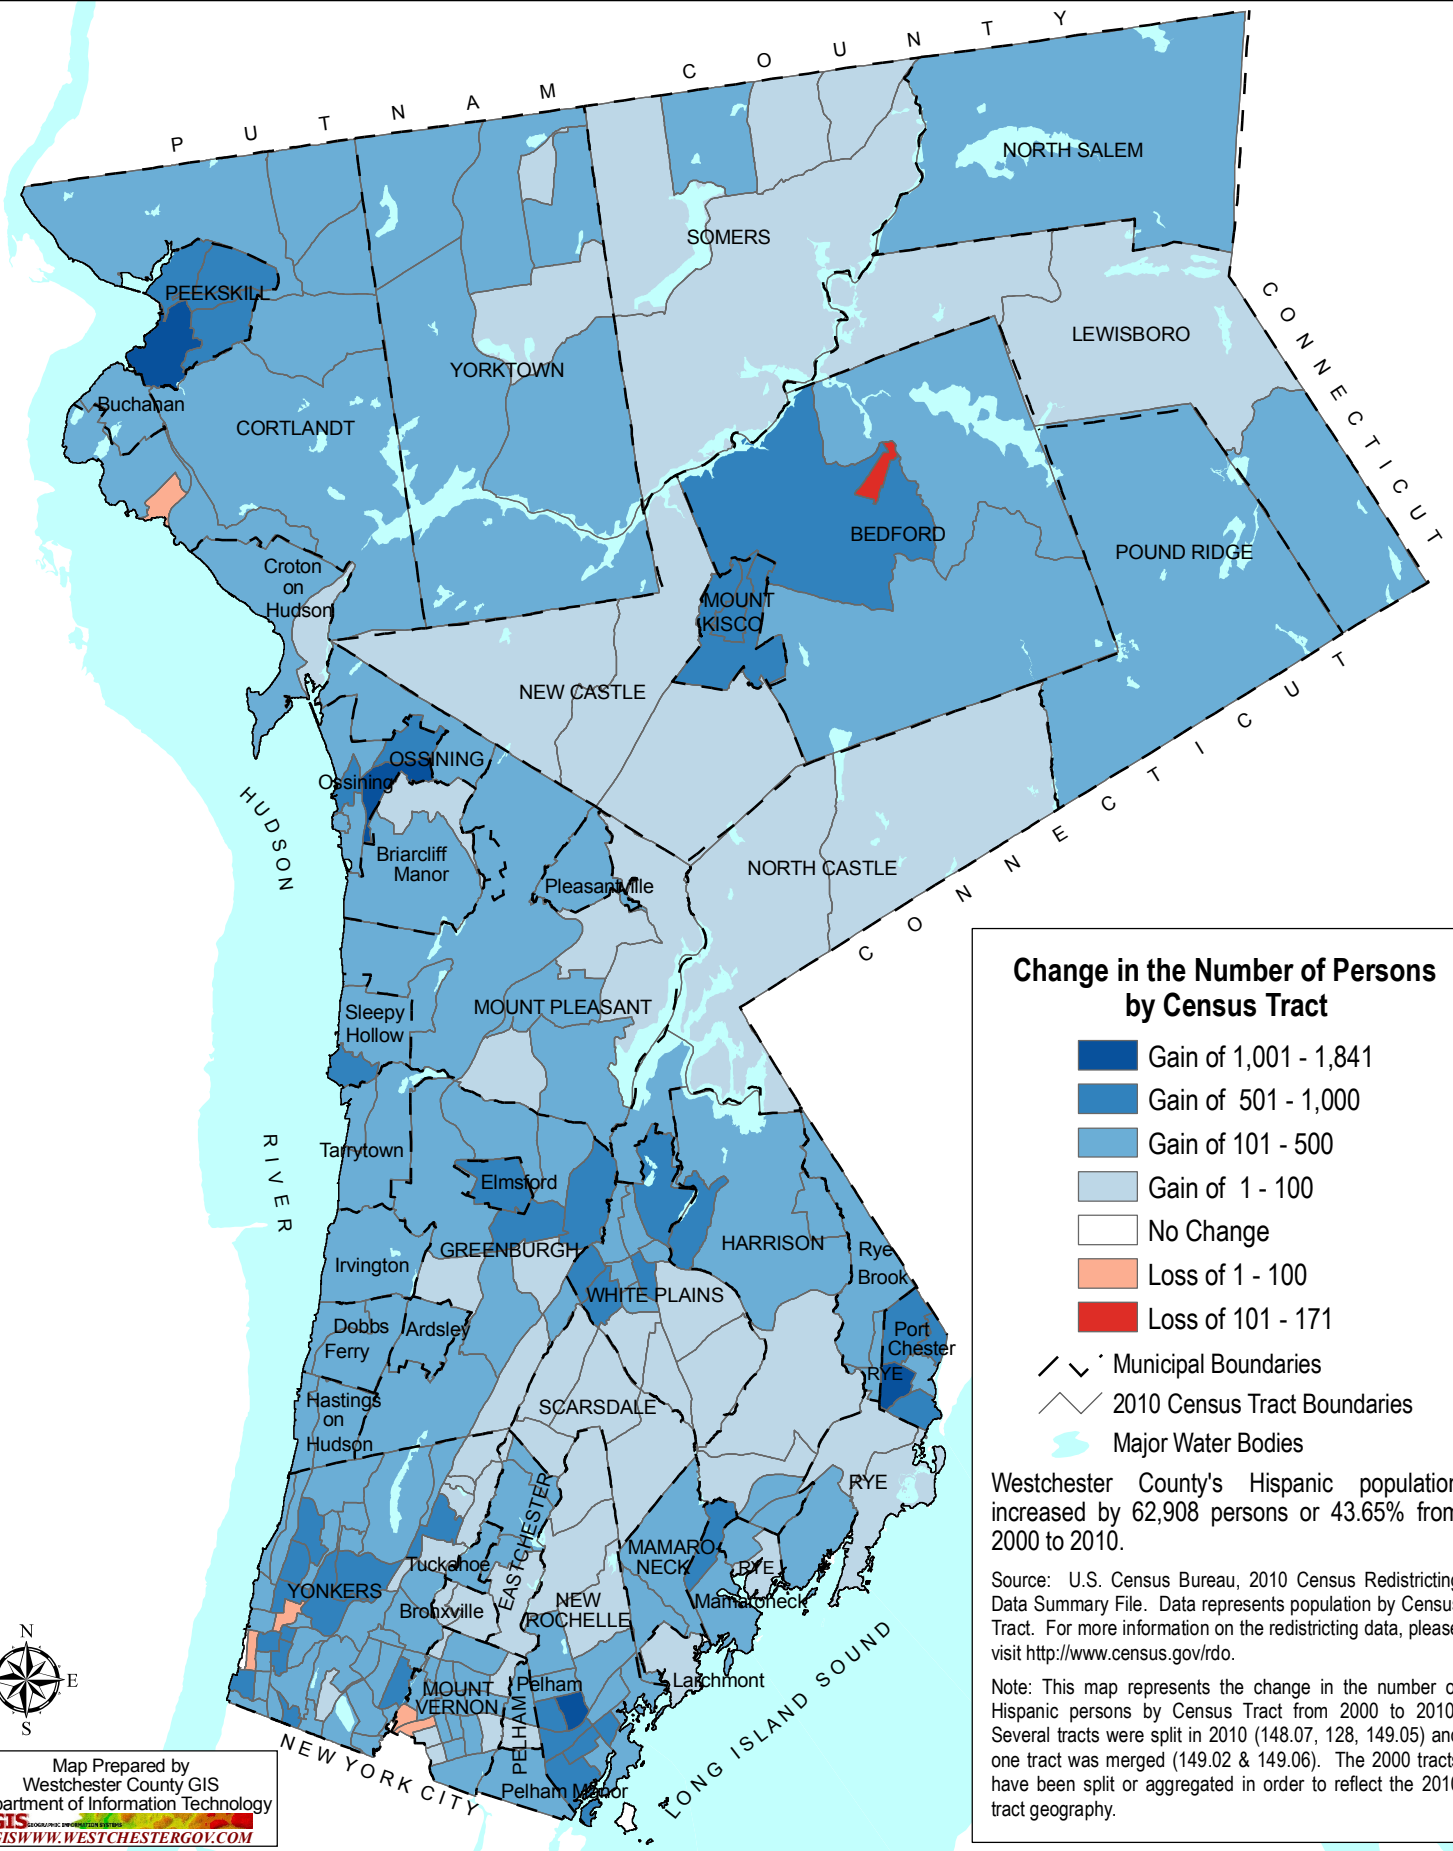

WESTCHESTER COUNTY, NEW YORK

Map Prepared by
 Westchester County GIS
 Department of Information Technology
GIS
 GISWWW.WESTCHESTERGOV.COM

Westchester
 gov.com
 Robert P. Astorino, Westchester County Executive
 County Board of Legislators

Change in Hispanic Population, 2000-2010

214 Michaelian Office Building
 148 Martine Avenue
 White Plains, New York 10601